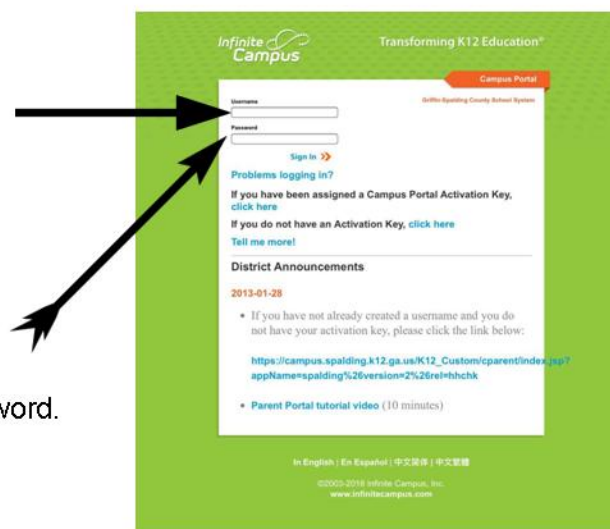

3) Click on Infinite Campus, and you should get a screen that looks like this:

Your user name should be your six digit student ID number (no 00 or 11 behind it)

If this is your first time logging into the system, your password should be

campus2017

You will be forced to change the password.

If you have already logged in, it will be whatever password you created.